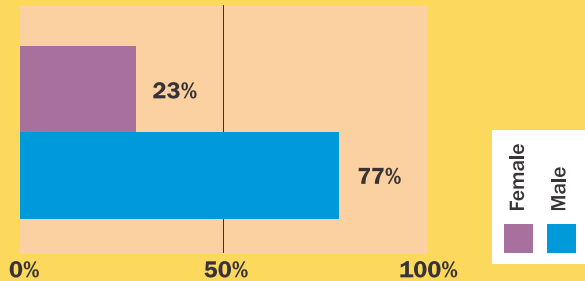

# EMPLOYABILITY SKILLS TRAINING FOR PROJECT AFFECTED YOUTH IN PARTNERSHIP WITH LAFARGE INDIA (NIDHEE TRUST)

**AGE PROFILE OF STUDENTS TRAINED**

**GENDER PROFILE OF STUDENTS TRAINED**

**EDUCATION PROFILE OF STUDENTS TRAINED**

To meet the needs for employability has initiated the Ek Mouka employability programme for village local youth in Arasmeta and Sonadigh in Chhattisgarh., Gulbarga in Karnataka, Jojobera in Jharkhand and Mejia in West Bengal.