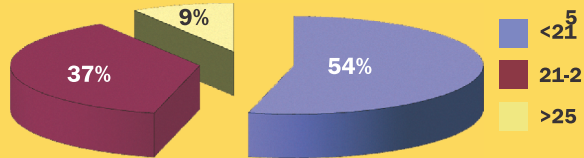

# EMPLOYABILITY SKILLS TRAINING FOR PROJECT AFFECTED YOUTH IN PARTNERSHIP WITH LAFARGE INDIA (NIDHEE TRUST)

**AGE PROFILE OF STUDENTS TRAINED**

**GENDER PROFILE OF STUDENTS TRAINED**

**EDUCATION PROFILE OF STUDENTS TRAINED**

To meet the needs for employability has initiated the Ek Mouka employability programme for village local youth in Arasmeta and Sonadigh in Chhattisgarh., Gulbarga in Karnataka, Jojobera in Jharkhand and Mejia in West Bengal.