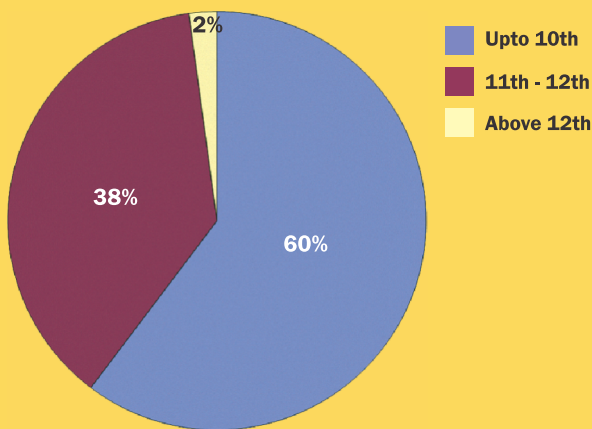

# EMPLOYABILITY SKILLS TRAINING FOR PROJECT AFFECTED YOUTH IN PARTNERSHIP WITH LAFARGE INDIA (NIDHEE TRUST)

**AGE PROFILE OF STUDENTS TRAINED**

**GENDER PROFILE OF STUDENTS TRAINED**

**EDUCATION PROFILE OF STUDENTS TRAINED**

To meet the needs for employability has initiated the Ek Mouka employability programme for village local youth in Arasmeta and Sonadigh in Chhattisgarh., Gulbarga in Karnataka, Jojobera in Jharkhand and Mejia in West Bengal.